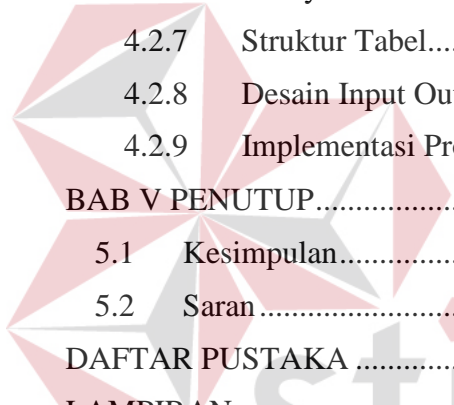

4.1	Menganalisa Sistem.....	Error! Bookmark not defined.
4.1.1	Observasi.....	Error! Bookmark not defined.
4.1.2	Wawancara.....	Error! Bookmark not defined.
4.1.3	Studi Literatur	Error! Bookmark not defined.
4.2	Mendesain Sistem.....	Error! Bookmark not defined.
4.2.1	Document Flow	Error! Bookmark not defined.
4.2.3	IPO Diagram	Error! Bookmark not defined.
4.2.4	System Flow.....	Error! Bookmark not defined.
4.2.3	Hierarchy Input Output	Error! Bookmark not defined.
4.2.4	Context Diagram	Error! Bookmark not defined.
4.2.5	Data Flow Diagram.....	Error! Bookmark not defined.
4.2.6	Entity Relational Diagram	Error! Bookmark not defined.
4.2.7	Struktur Tabel.....	Error! Bookmark not defined.
4.2.8	Desain Input Output	Error! Bookmark not defined.
4.2.9	Implementasi Program	Error! Bookmark not defined.
BAB V PENUTUP.....		Error! Bookmark not defined.
5.1	Kesimpulan.....	Error! Bookmark not defined.
5.2	Saran.....	Error! Bookmark not defined.
DAFTAR PUSTAKA		Error! Bookmark not defined.
LAMPIRAN.....		Error! Bookmark not defined.

INSTITUT BISNIS
& INFORMATIKA
stikom
SURABAYA